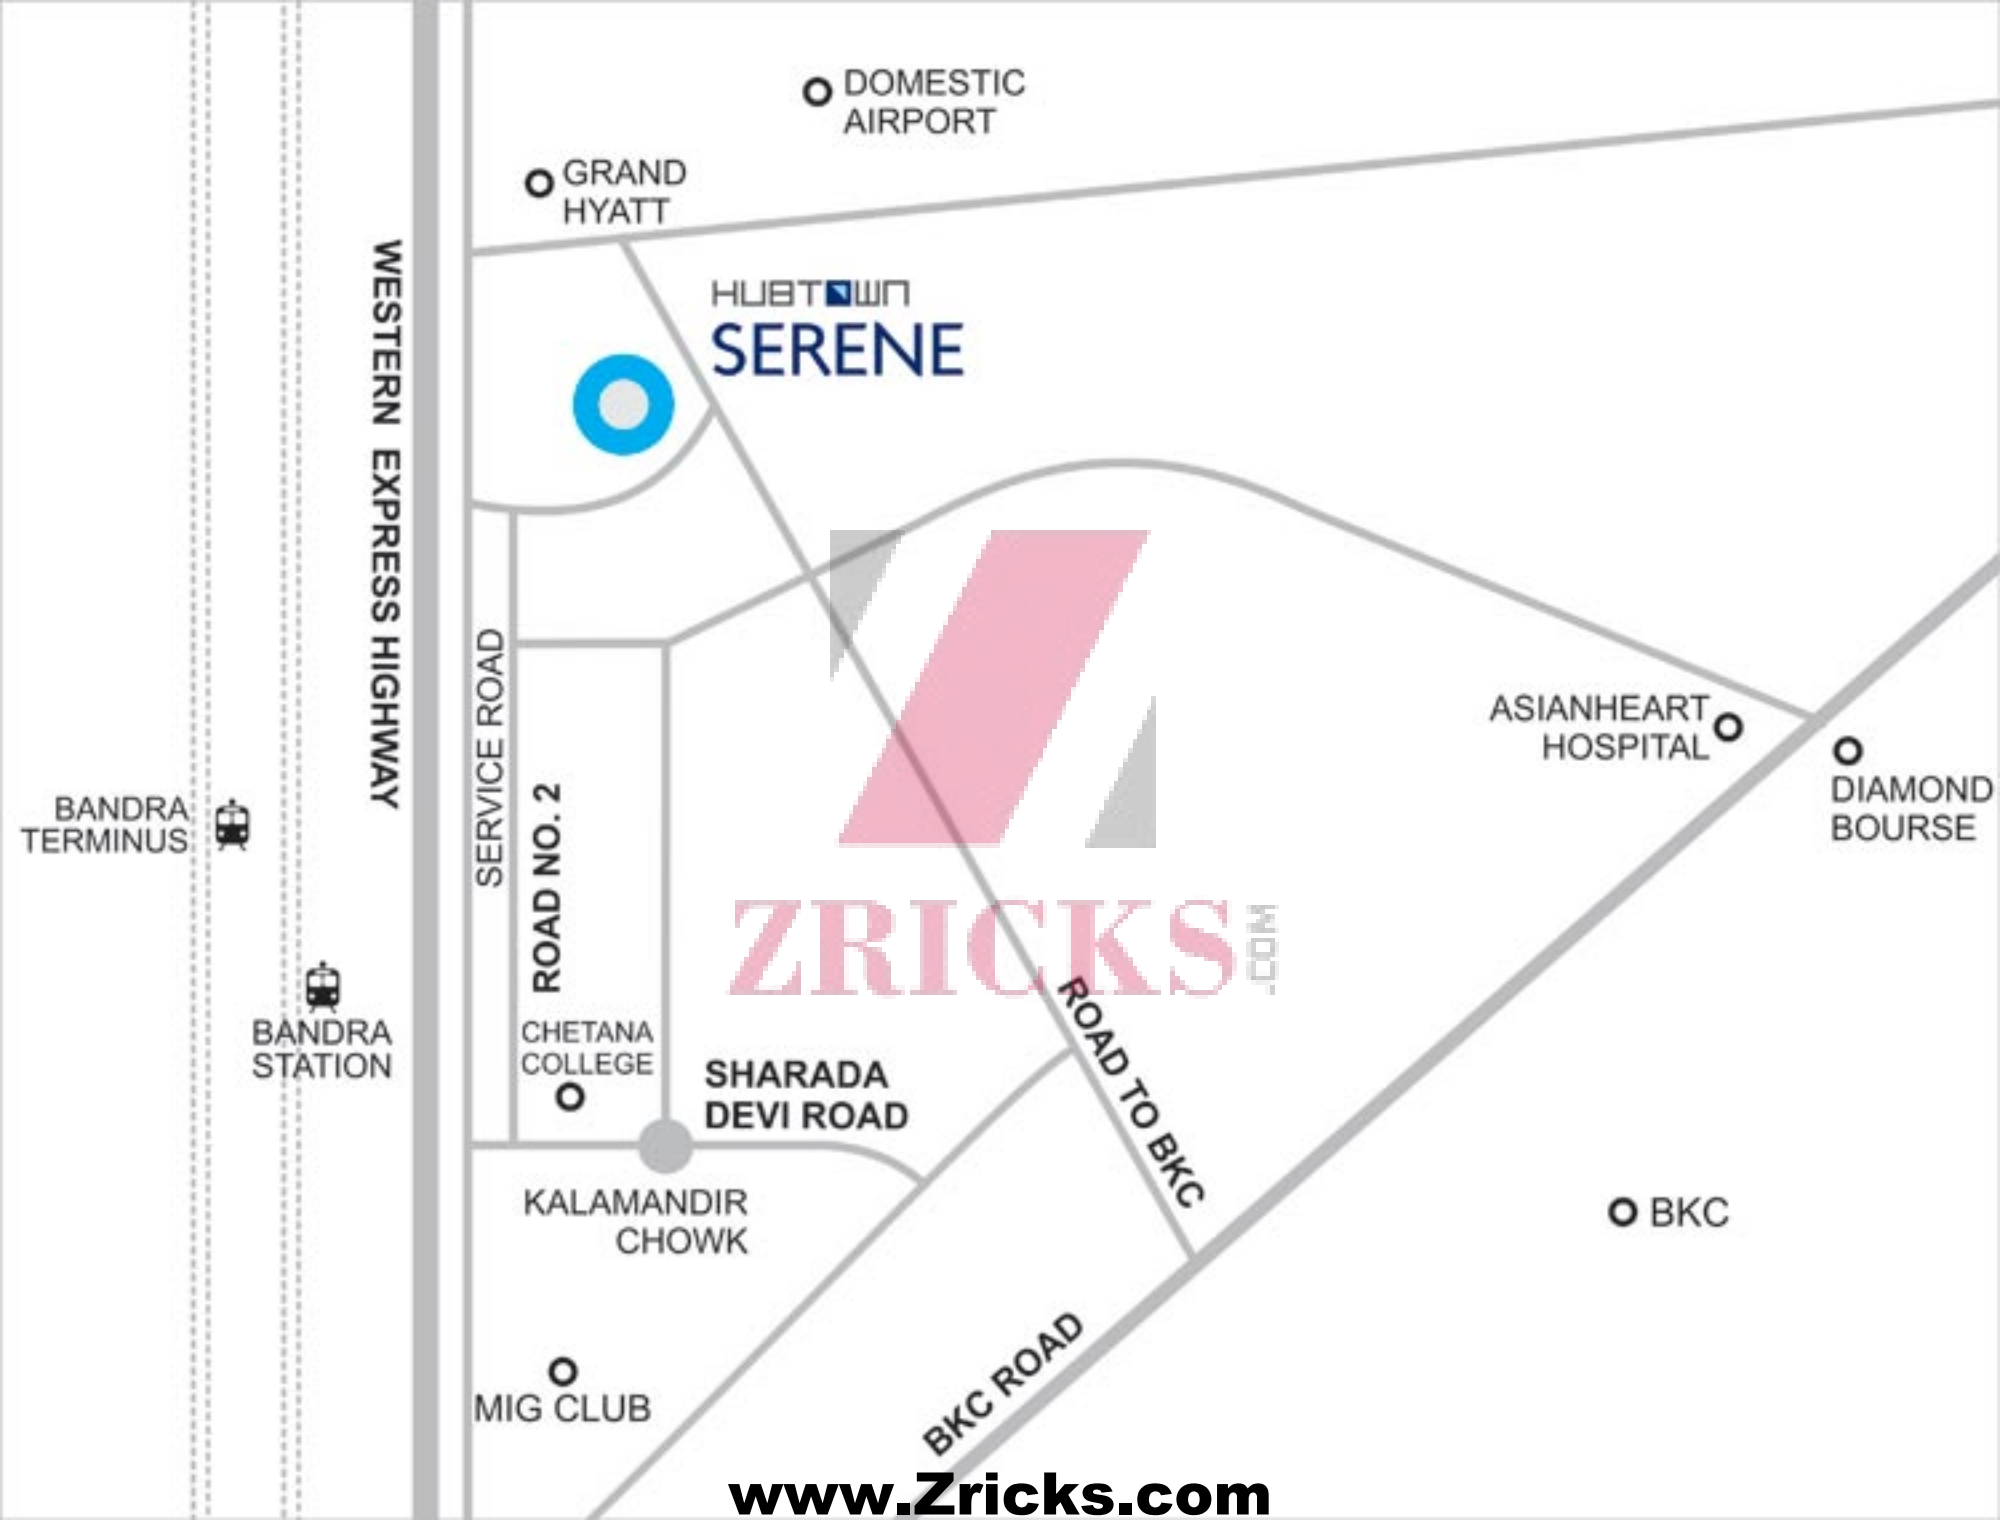

[www.Zricks.com](http://www.Zricks.com)

DOMESTIC AIRPORT

GRAND HYATT

HUBTOWN  
SERENE

WESTERN EXPRESS HIGHWAY

SERVICE ROAD

ROAD NO. 2

CHETANA COLLEGE

SHARADA DEVI ROAD

KALAMANDIR CHOWK

MIG CLUB

ASIANHEART HOSPITAL

DIAMOND BOURSE

ZRICKS.COM

ROAD TO BKC

BKC ROAD

BKC

BANDRA TERMINUS

BANDRA STATION

www.Zricks.com

Local Self-Government

1298 Am

Hubtown Serene X  
Bandra(E), Mumbai

Agarval Tailors - Bhart Tailors

Maharaja General Store

Parivaar General Store

La Maison bandra

Bandra East Community Centre

Viraj P & M

Shiv Kumar Sweet and Farsaan Mart

Sai Medico & General Stores

www.Zricks.com